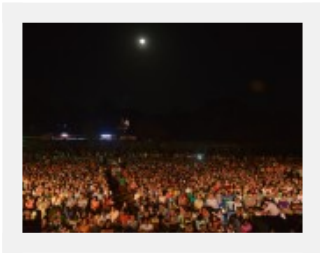

Yangon (Rangoon) Bible School Photos – November 2014

Philip in Myanmar 2014

Philip carrying
the National
Flag of Myanmar

Philip speaking
at one of the
Festivals

The Band and
Choir

Audience scene
from Stage Left

Audience from
Centre Stage

Philip leading
in Prayer

Philip
preaching